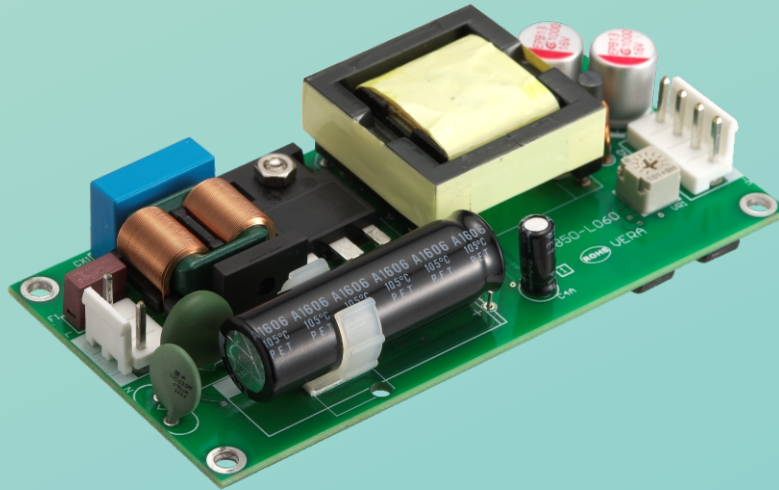

# ULTRA SLIM

## 60W AC/DC Industrial PSU

19.81 mm  
21.00 mm

### MPE-F060 Series

|          |                  |            |
|----------|------------------|------------|
| CLASS II | -20 °C<br>+80 °C | 5000 Meter |
|          | 90% ↑            |            |

- AC/DC industrial PSU with compact size 2" x 4", height less than 1" (20mm), great for small spaces and home appliances
- Single output 12V, 24V, 48V, 60W convection cooling, 120W peak power for 3 seconds at 230~264VAC
- Green design with less than 0.1W no-load power for energy savings
- Design to meet for industrial and household use with IEC 62368 and EN 60335-1. Meets EMI CISPR/FCC Class B
- Improved manufacturing efficiency with SMD components